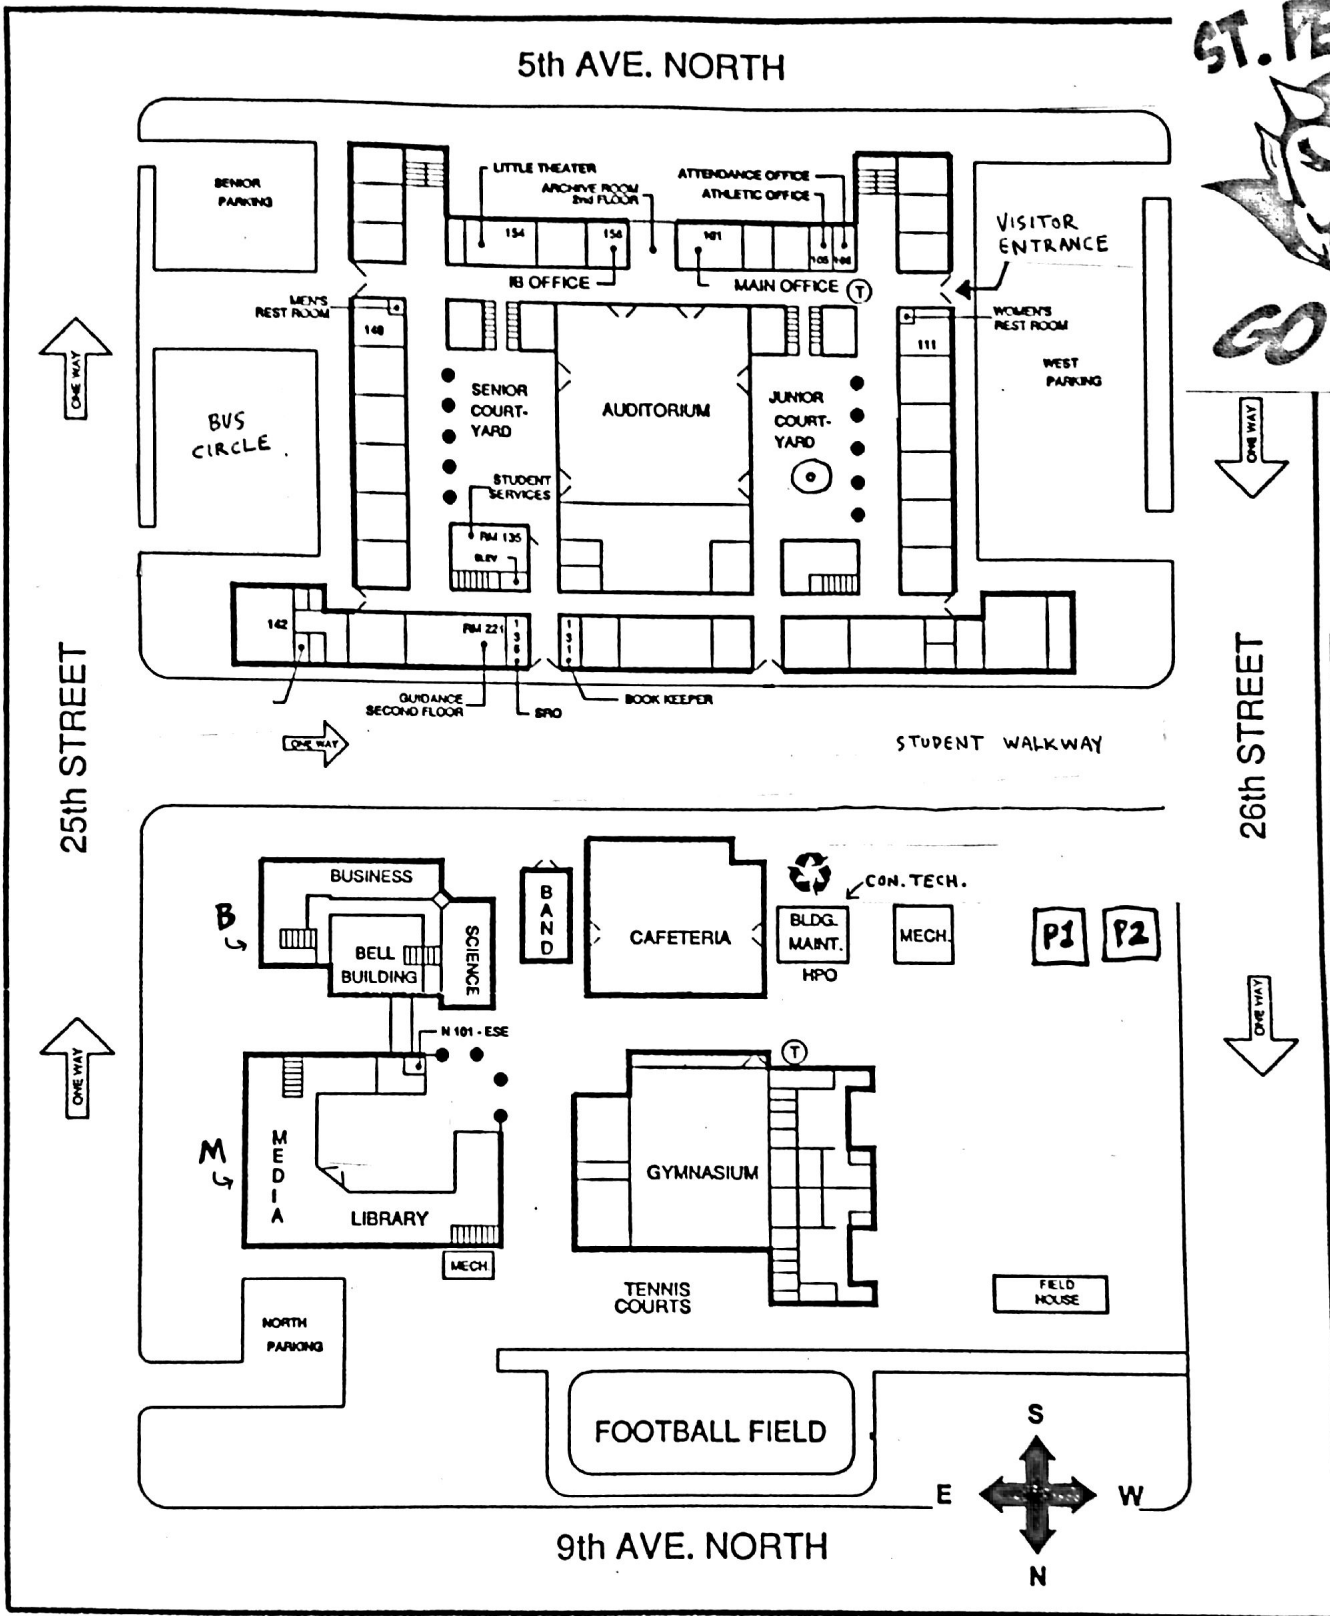

ST. PETERSBURG HIGH SCHOOL

- PORTABLE
- P8
 - P7
 - P5 P6
 - P4
 - P3

Description	Location
Athletic/Activities Dept	Main Building - Room 105
Archive Room	Main Building - Rm. 201
Attendance office	Main Building - Rm. 106
Band	Central Campus
Bell Science Building	East Central Campus
Bookkeeper	Main Building - Room 131
Cafeteria	Central Campus
ESE - Exceptional Student Education	New Building - Rm. N-101
Field House	Northwest Campus
Guidance Dept	Main Building - Rm. 221
Gymnasium	North Campus

Description	Location
IB - International Baccalaureate Office	Main Building - Rm. 158
Library/Media Center	Northeast Campus
Little Theater	Main Building - Rm. 154
Main Office	Main Building - Rm. 101
Maint. - HPO, Head Plant Operator	West Central Campus
Recycling Newspapers	Maint. - West Central
SRO - School Resource Officer	Main Building - Rm. 136
Student Services	Main Building - Rm. 135
T - Telephones	Gym & Rm. 106
Volunteer Coordinator	Main Building - Rm. 142D